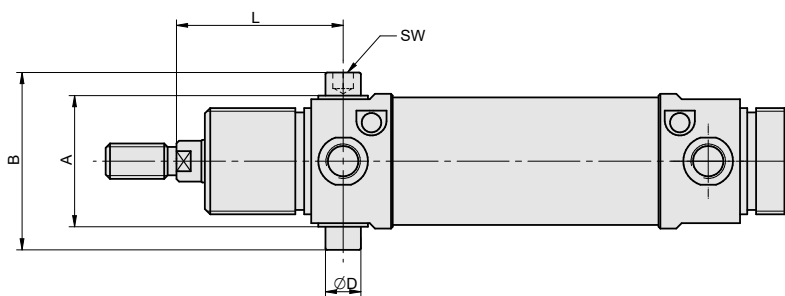

MOUNTING ACCESSORIES FOR CYLINDERS

• PDSW

STRÁNSKÝ A PETRŽÍK

FOOT MOUNTING FOR CYLINDER

• PDSW

Supply contains:
1 pc foot mounting

Note: supply doesn't contain nut
- it is included in supply of the
cylinder (1 pc)

4

CLEVIS FOOT MOUNTING FOR CYLINDER

• PDSW

Supply contains:
1 pc clevis
2 pcs screws
2 pcs washers

Piston \varnothing	A	B	C	D	E	F	G	H	I	J	M	N	L	SW	K	P	D10	D7	Weight	Order codes
32	50.1	38.1	10	35	15	7	40	12	20	4	20	24	17.5	13	6.5	4	10	M8x1	0.16	2113 3000 0032 0000
40	60.1	46.1	12	40	20	9	50	13	27	4	28	30	22	17	9	5	12	M10x1	0.25	2113 3000 0040 0000
50	74.1	57.1	14	45	23	9	54	14	30	5	36	34	27.5	19	12	6	14	M12x1.5	0.37	2113 3000 0050 0000
63	88.1	70.1	16	50	23	9	65	16	34	5	42	35	32	19	16	6	16	M14x1.5	0.51	2113 3000 0063 0000

PLUG BOLT FOR CYLINDER

• PDSW

Supply contains:
1 pc bolt
1 pc washer

Piston \varnothing	A	B	D f7	L	SW	Weight	Order codes
32	37	50	10	47	5	0.010	2113 4200 0032 0000
40	45	60	12	57	6	0.013	2113 4200 0040 0000
50	56	74	14	62	6	0.020	2113 4200 0050 0000
63	69	89	16	63	8	0.028	2113 4200 0063 0000